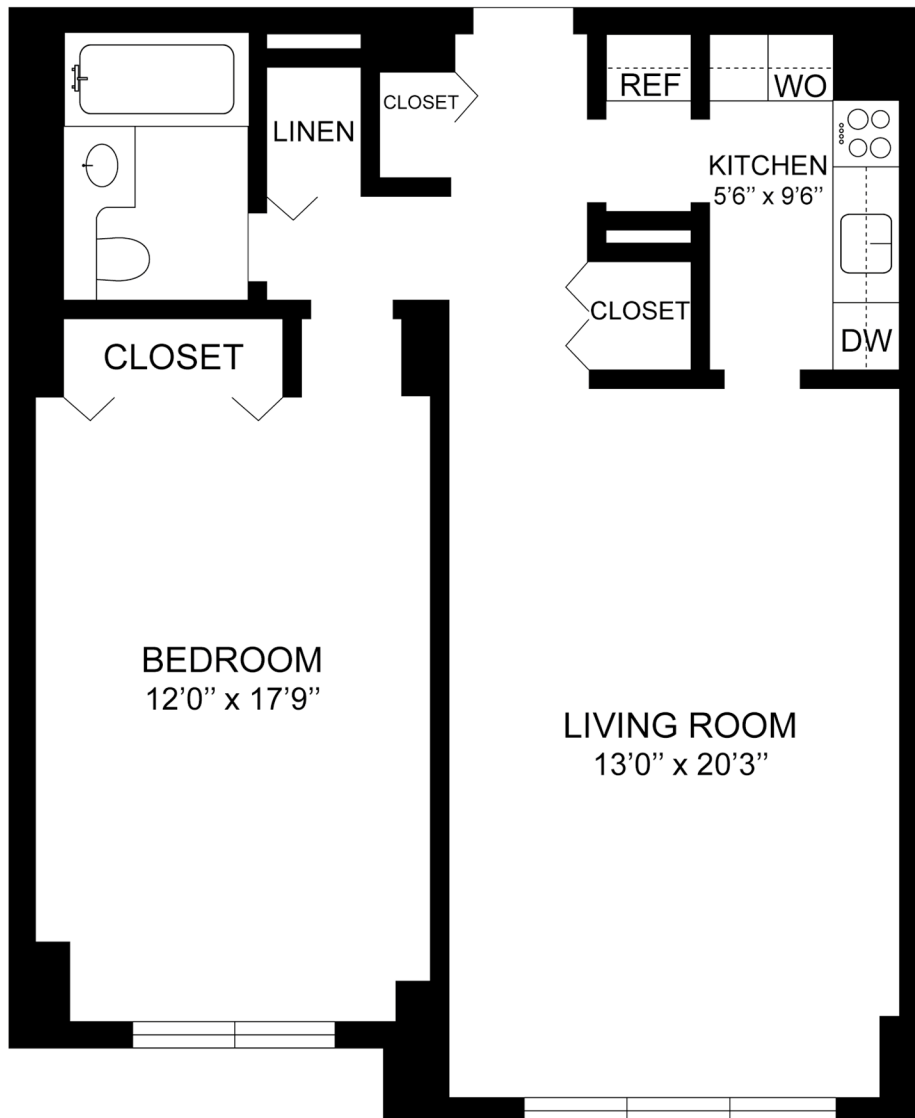

The Century

2600 Netherland Avenue | Riverdale, NY 10463 | t 718.796.2600 | Residential@Olnick.com

Floors 4-21
Line 23
625 Square Feet

Olnick.com

Every attempt has been made to depict floor plans, features and/or specifications accurately. All square footages are approximate. Variations may occur between floor levels and/or locations.