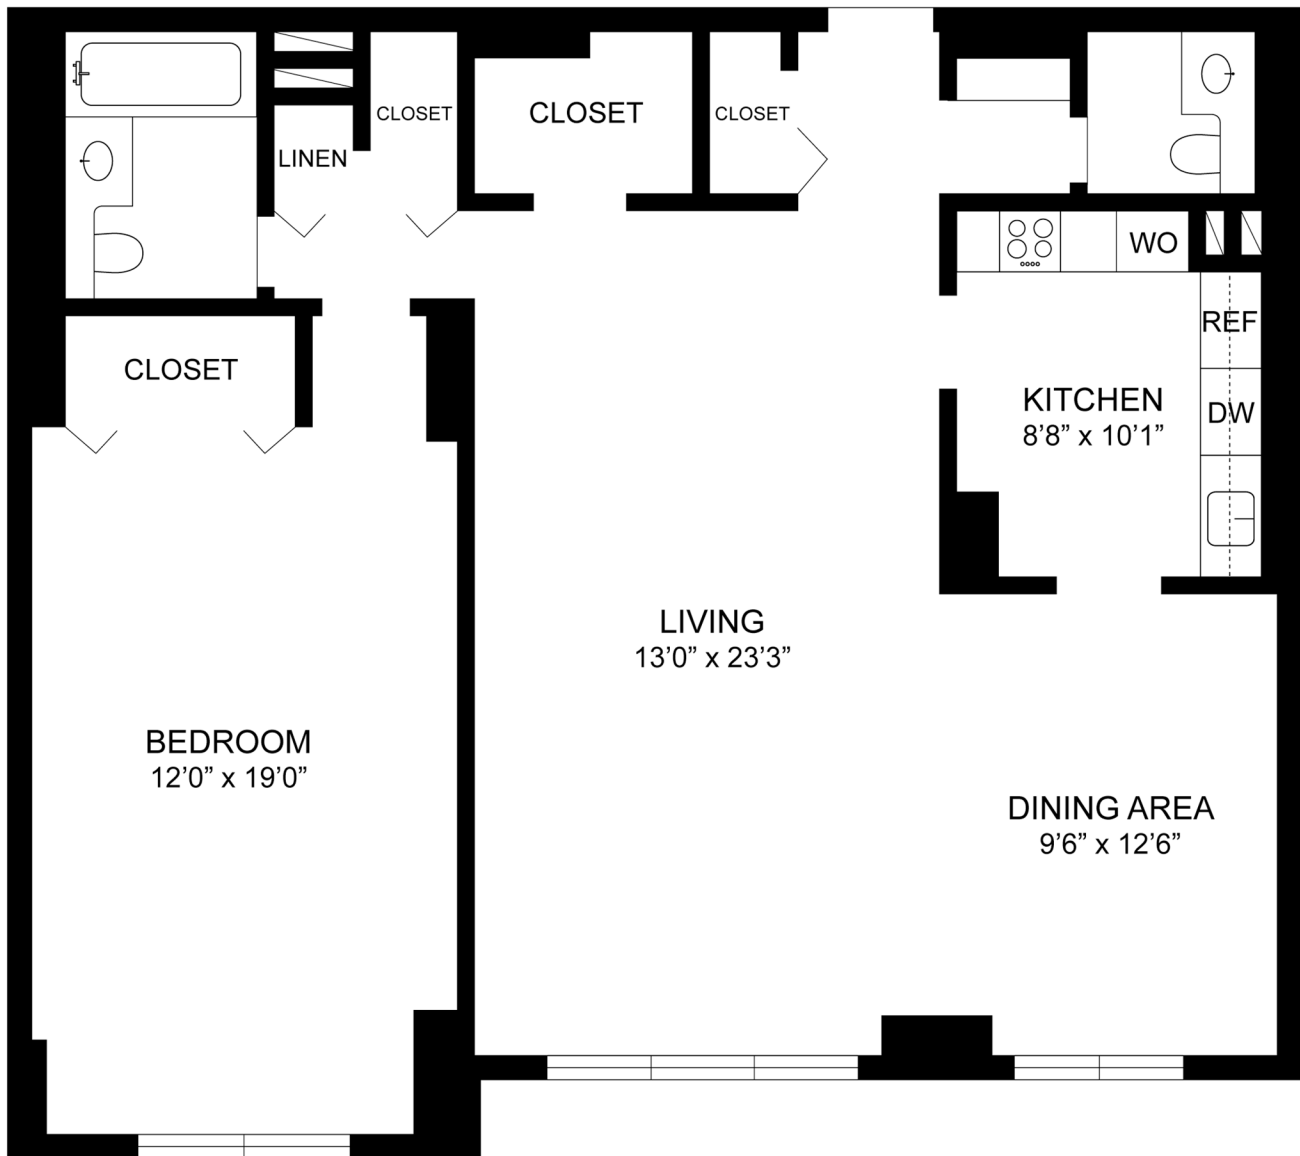

The Century

2600 Netherland Avenue | Riverdale, NY 10463 | t 718.796.2600 | Residential@Olnick.com

Floors 4-21
Line 22
880 Square Feet

Olnick.com

Every attempt has been made to depict floor plans, features and/or specifications accurately. All square footages are approximate. Variations may occur between floor levels and/or locations.