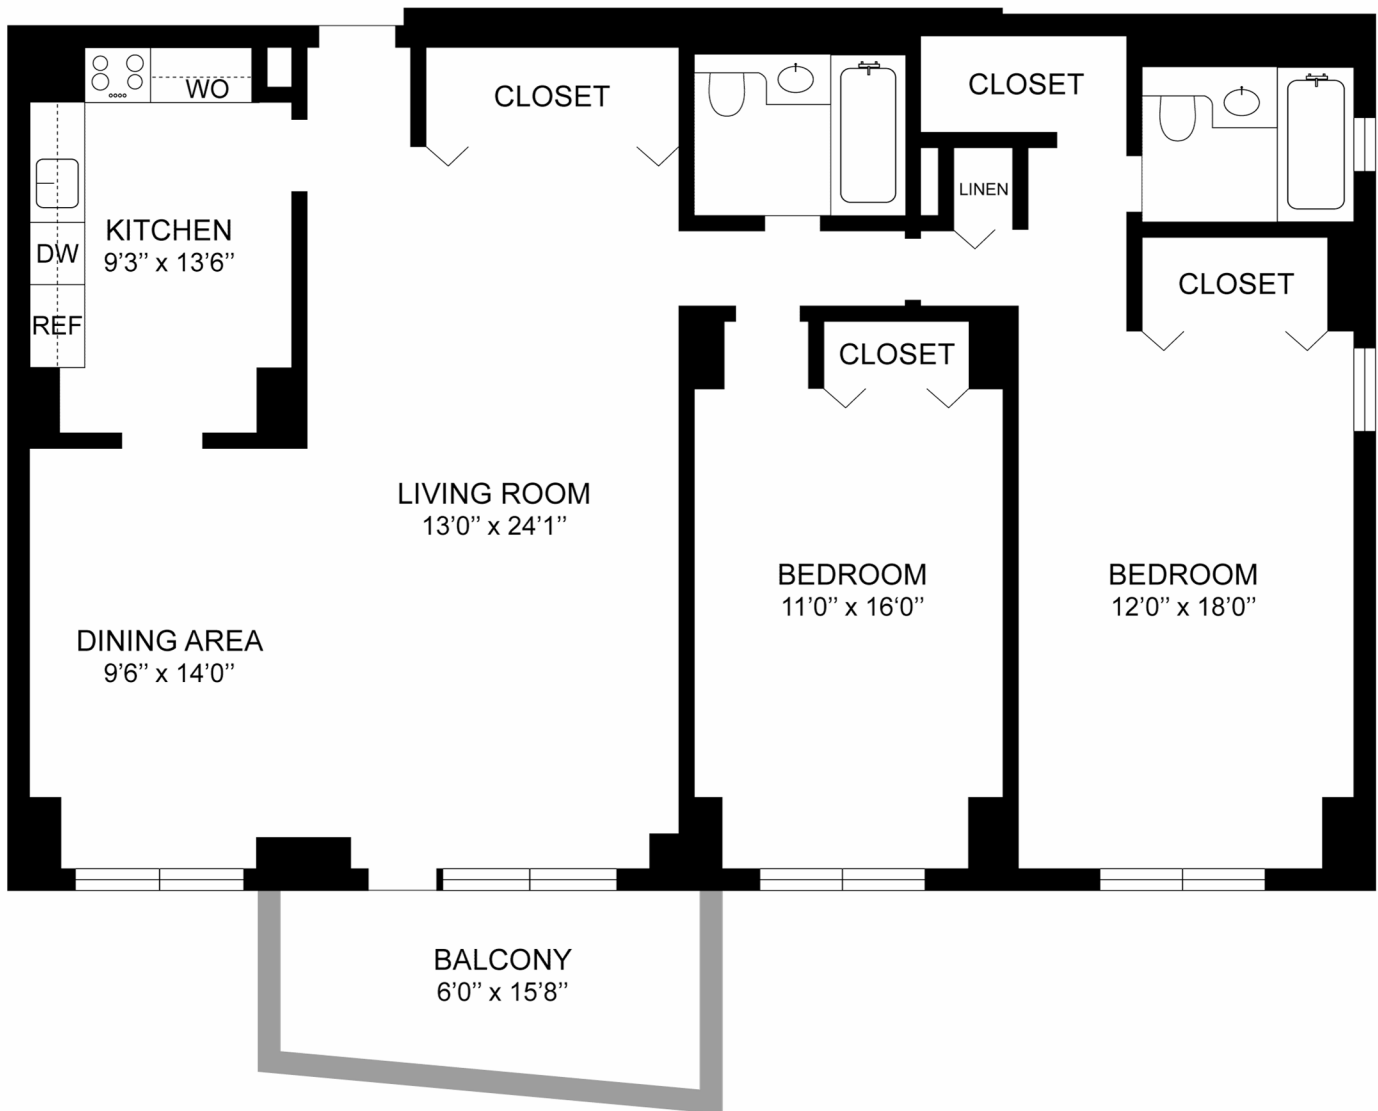

The Century

2600 Netherland Avenue | Riverdale, NY 10463 | t 718.796.2600 | Residential@Olnick.com

Floors 4-21
Line 21
1250 Square Feet

Olnick.com

Every attempt has been made to depict floor plans, features and/or specifications accurately. All square footages are approximate. Variations may occur between floor levels and/or locations.