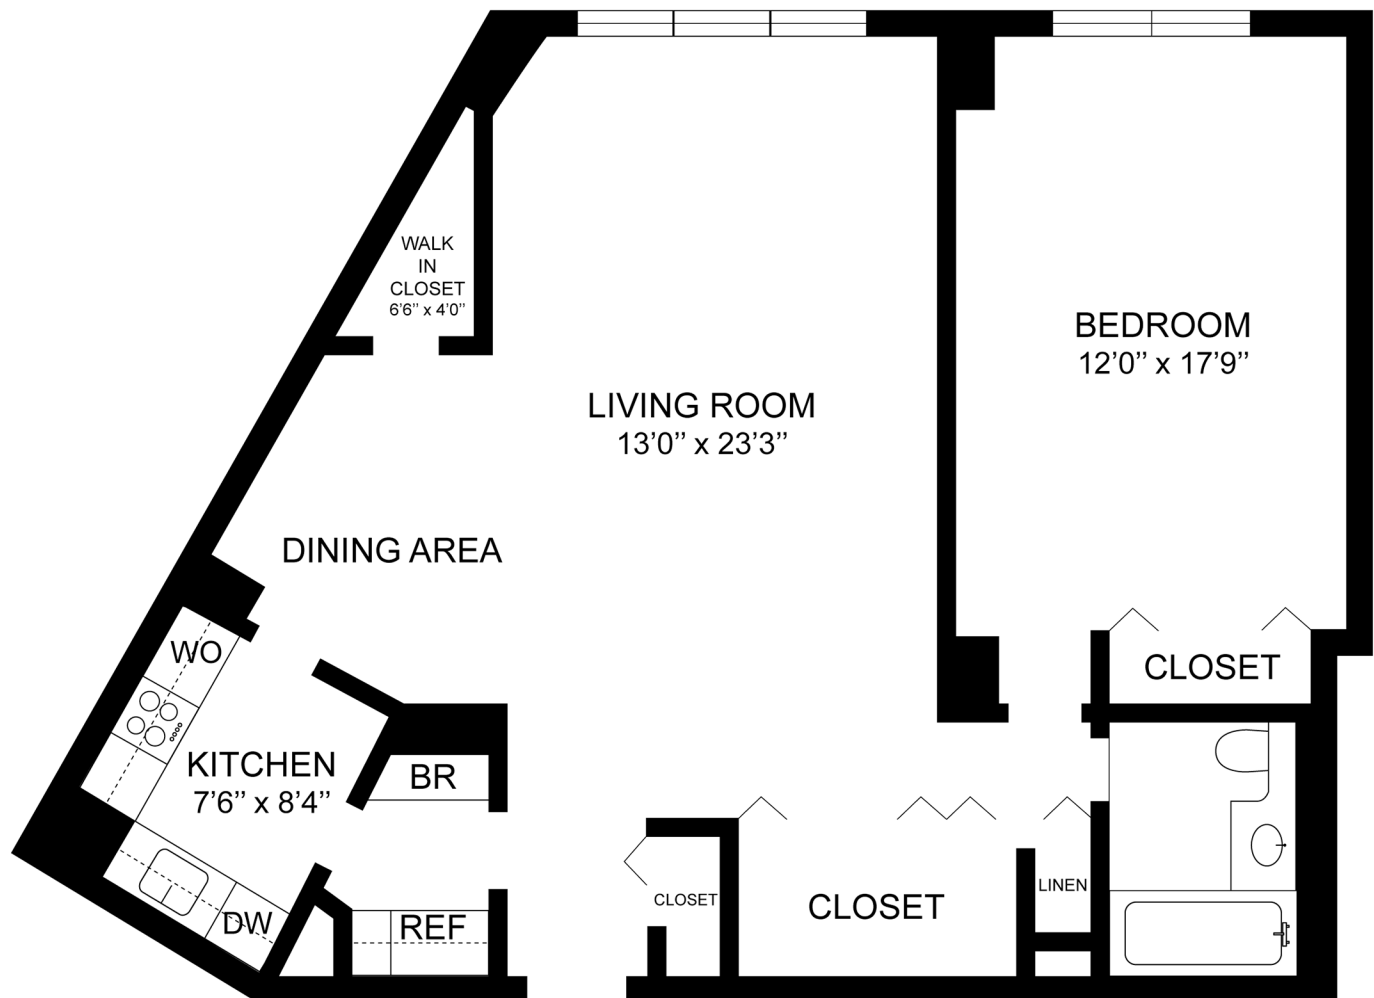

The Century

2600 Netherland Avenue | Riverdale, NY 10463 | t 718.796.2600 | Residential@Olnick.com

Floors 4-21
Line 18
855 Square Feet

Olnick.com

Every attempt has been made to depict floor plans, features and/or specifications accurately. All square footages are approximate. Variations may occur between floor levels and/or locations.