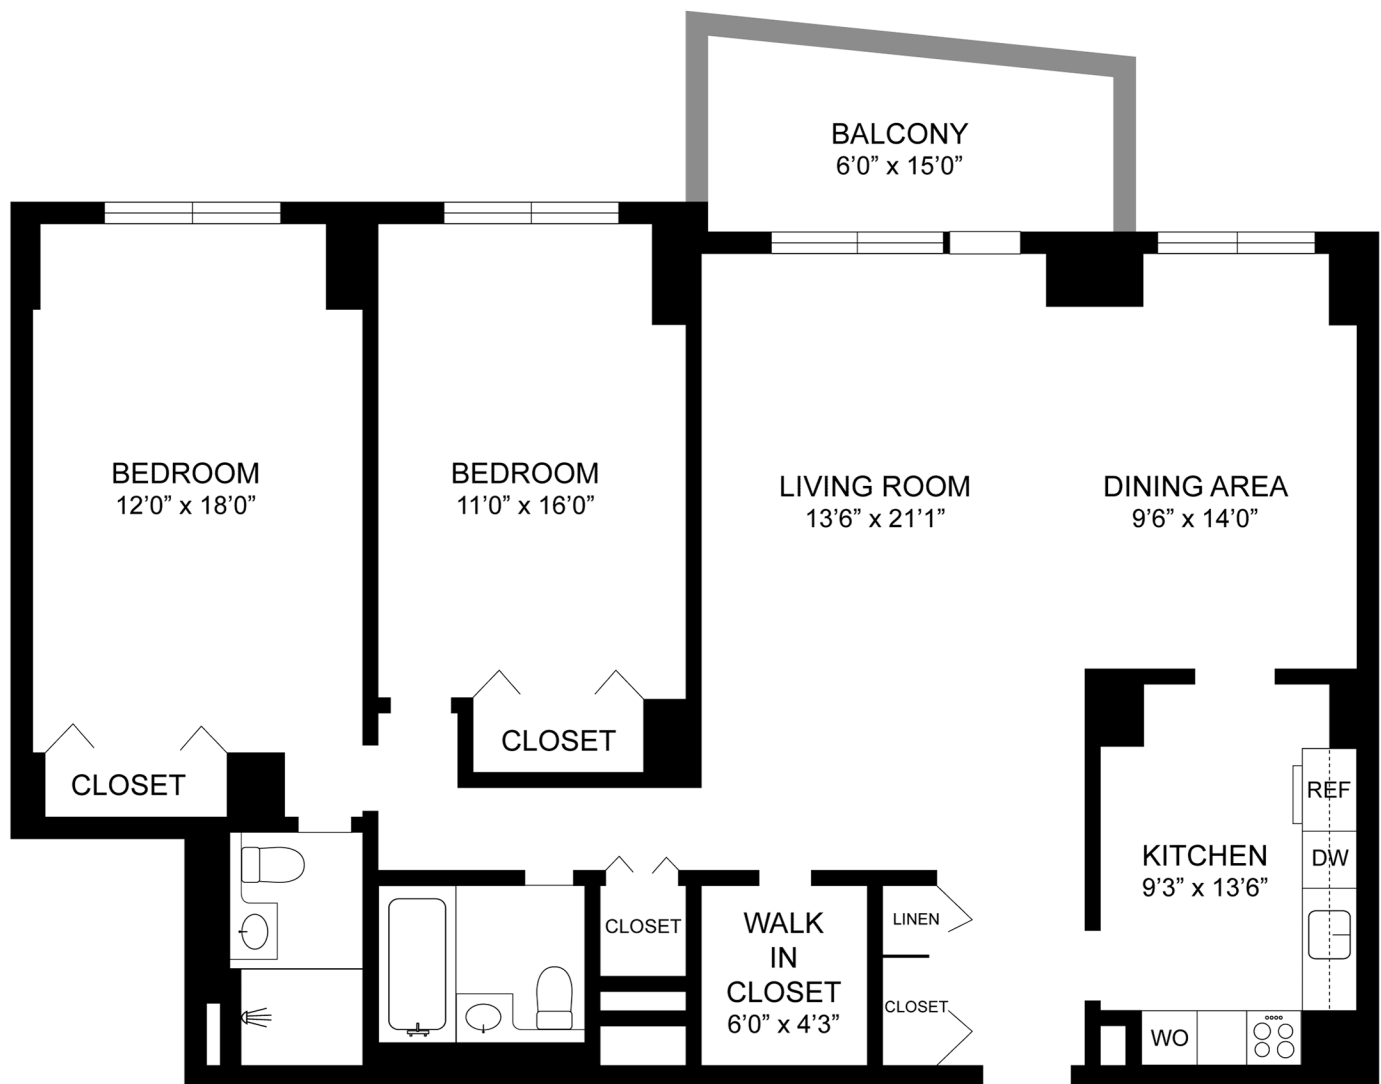

The Century

2600 Netherland Avenue | Riverdale, NY 10463 | t 718.796.2600 | Residential@Olnick.com

Floors 4-21
Line 17
1250 Square Feet

Olnick.com

Every attempt has been made to depict floor plans, features and/or specifications accurately. All square footages are approximate. Variations may occur between floor levels and/or locations.