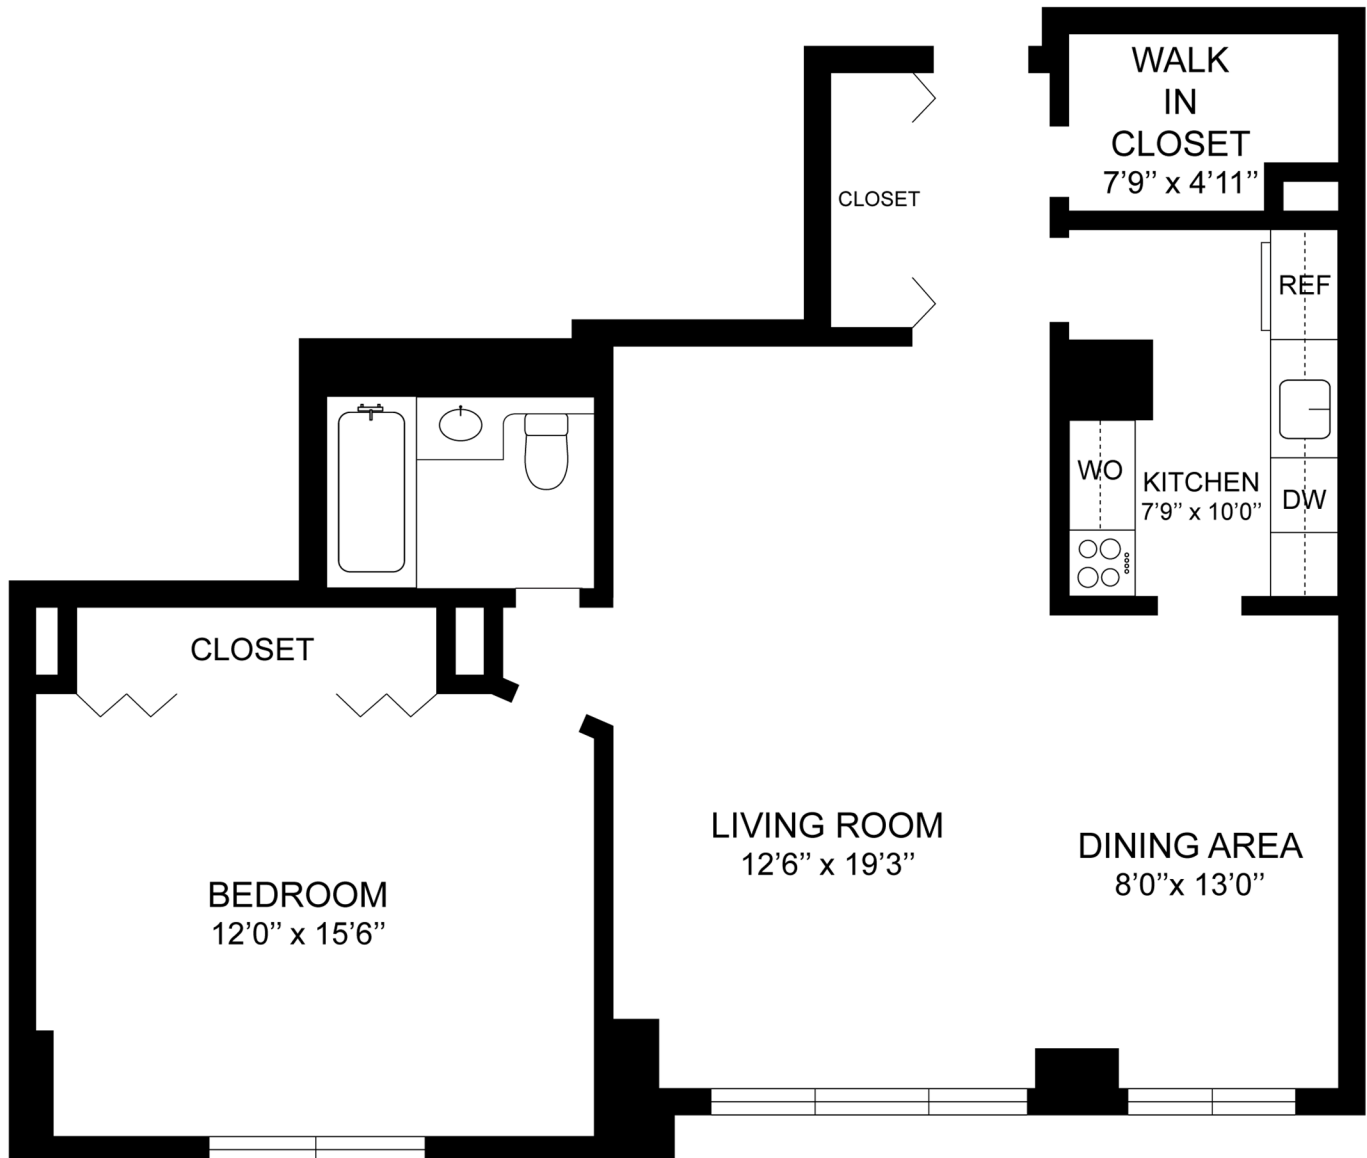

The Century

2600 Netherland Avenue | Riverdale, NY 10463 | t 718.796.2600 | Residential@Olnick.com

Floors 4-21
Line 12
720 Square Feet

Olnick.com

Every attempt has been made to depict floor plans, features and/or specifications accurately. All square footages are approximate. Variations may occur between floor levels and/or locations.