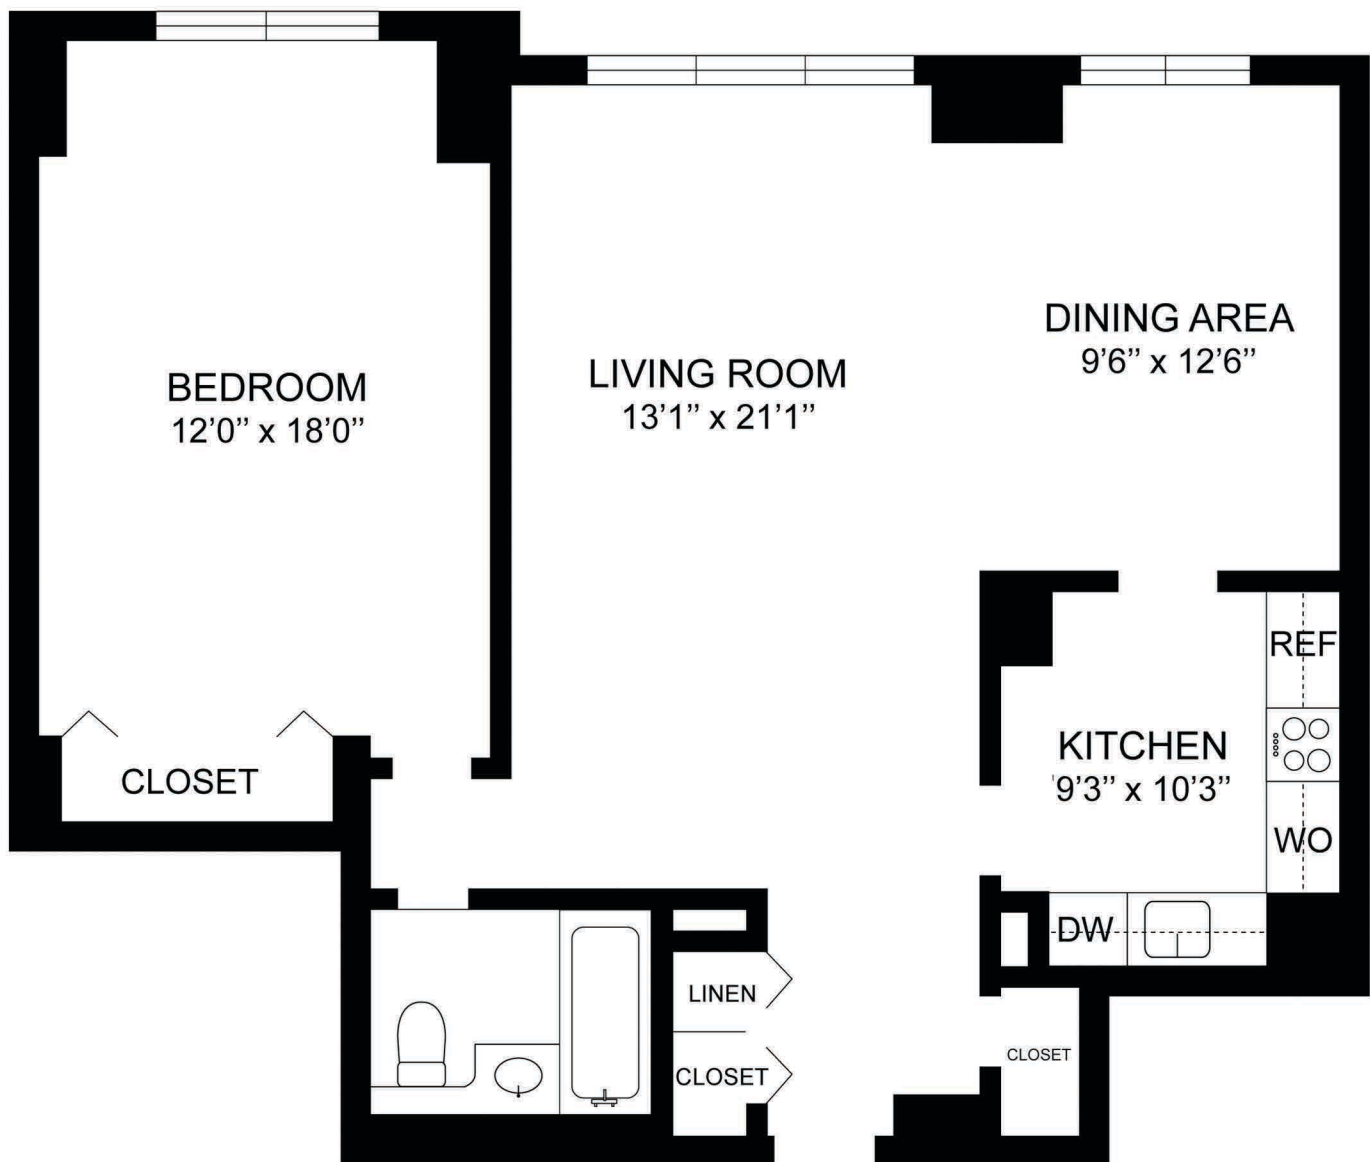

The Century

2600 Netherland Avenue | Riverdale, NY 10463 | t 718.796.2600 | Residential@Olnick.com

Floors 4-21
Line 10
870 Square Feet

Olnick.com

Every attempt has been made to depict floor plans, features and/or specifications accurately. All square footages are approximate. Variations may occur between floor levels and/or locations.